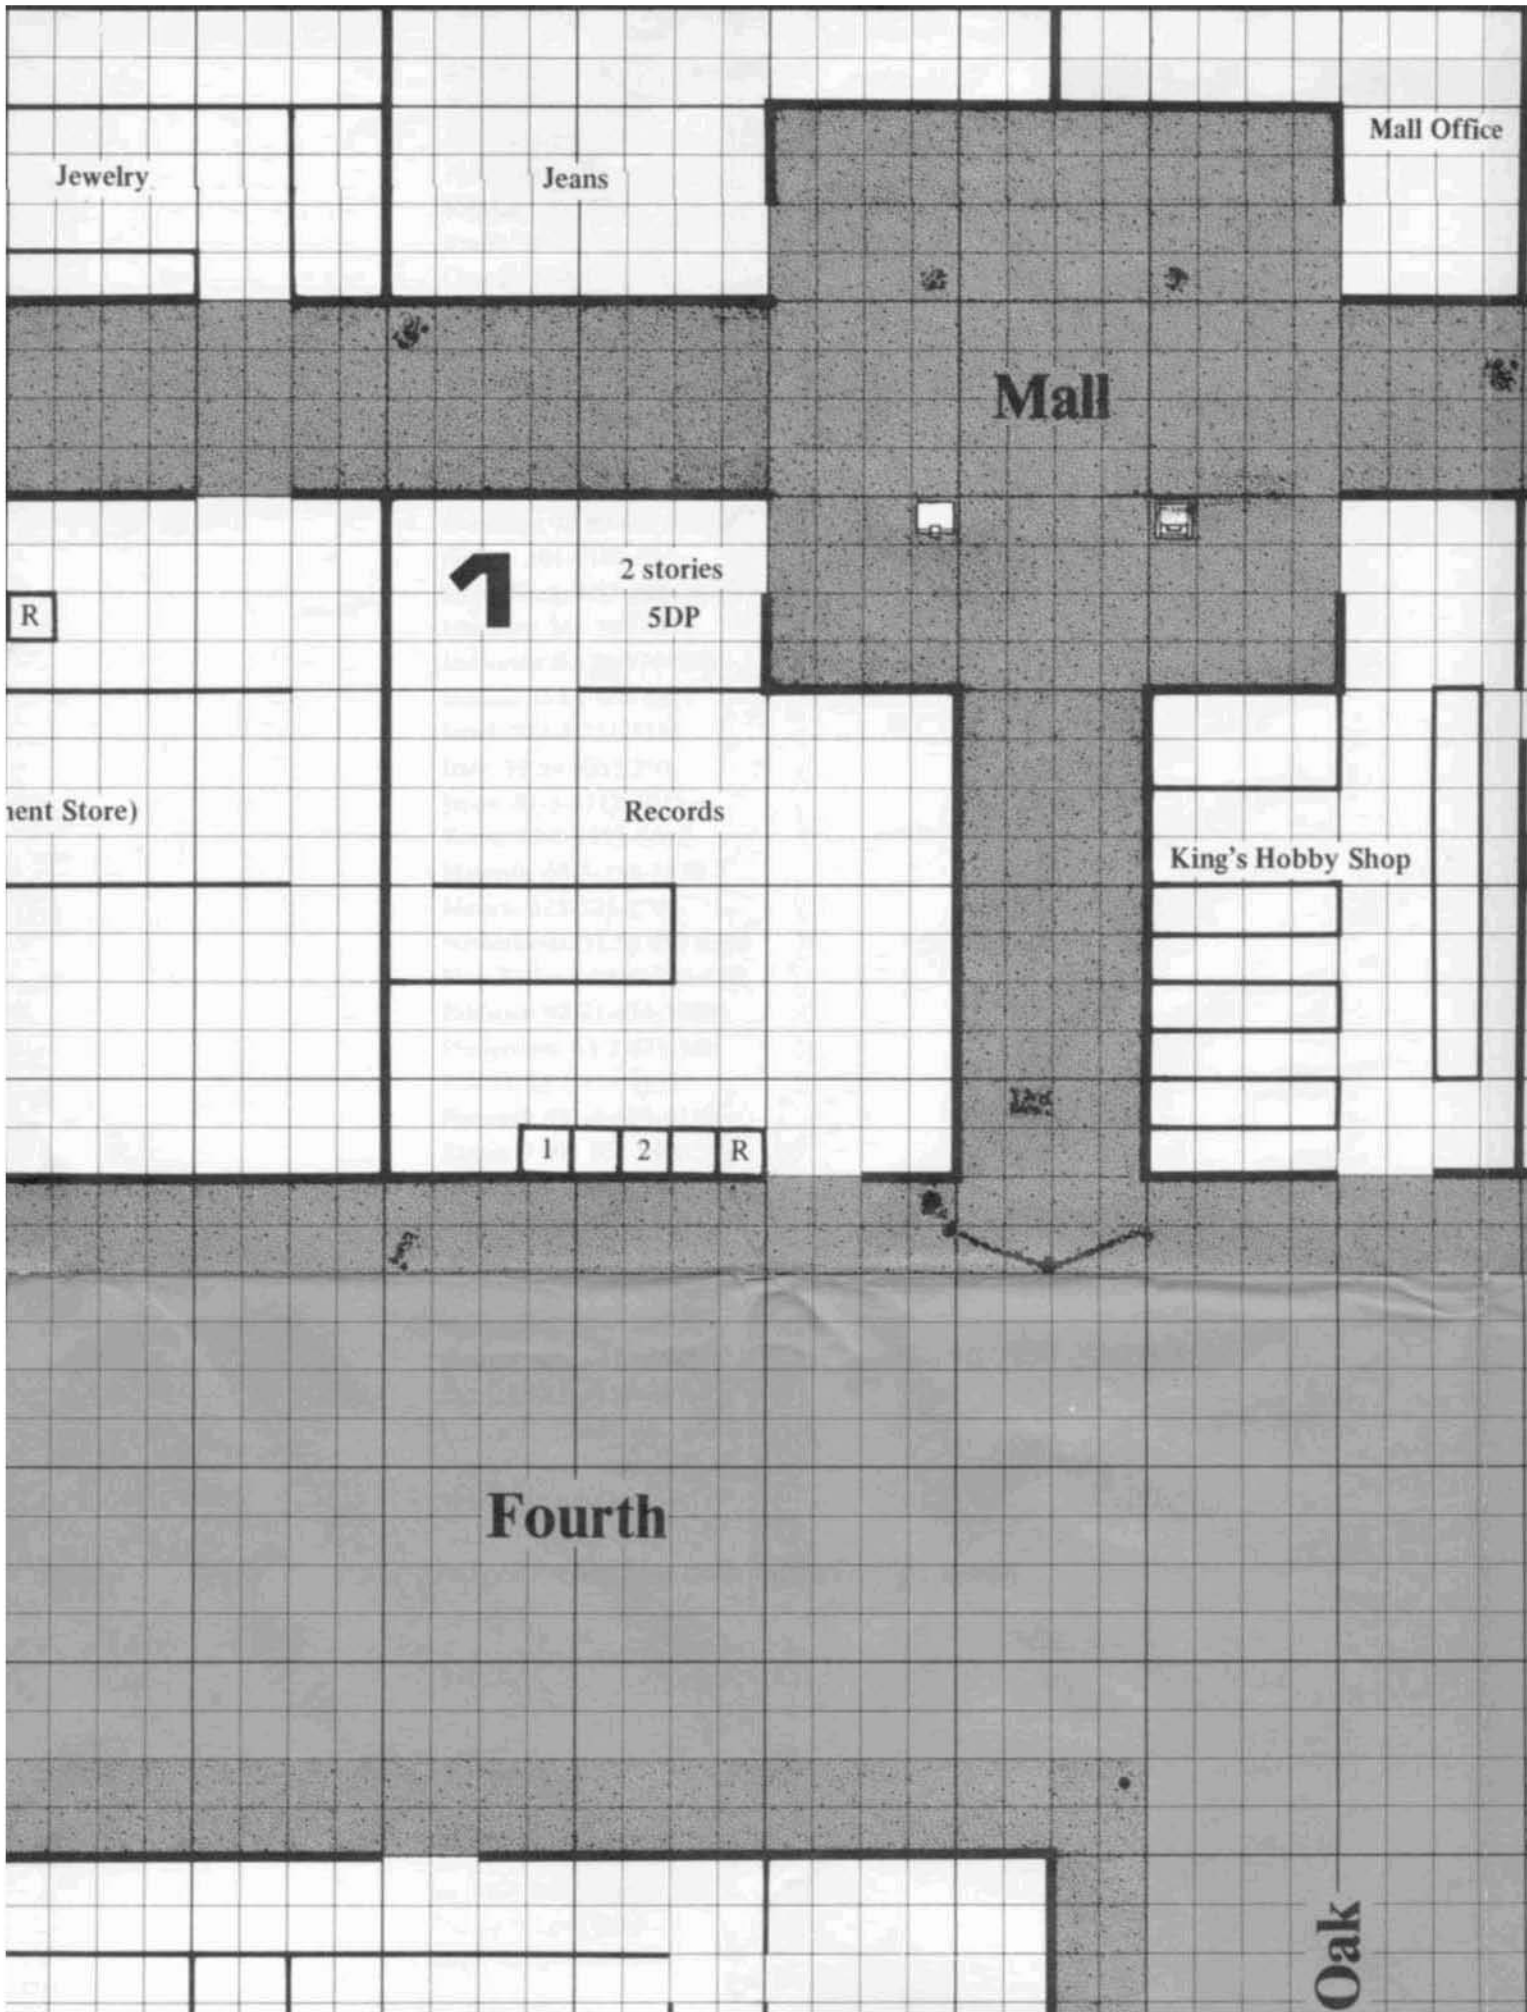

Restaurant

1	2	R
---	---	---

Normal Markups (Department

1	2	R
---	---	---

(The Drag)

ngo

Jewelry

Jeans

Mall Office

Mall

1

2 stories
5DP

R

ent Store)

Records

King's Hobby Shop